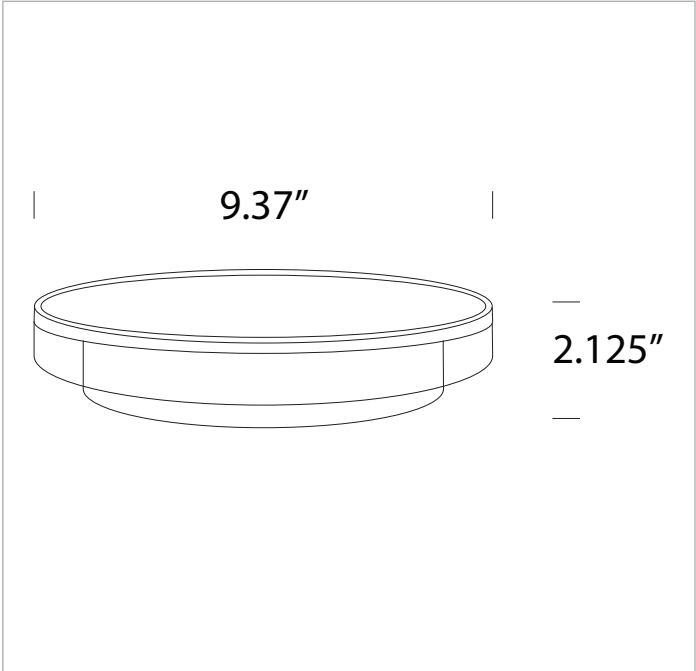

DATE:

CUSTOMER:

PROJECT:

QUANTITY:

ECLIPSE *D67478-W, D67478-B*

12W LED Wall / Ceiling Surface, Indoor / Outdoor Dark Light

EXAMPLE:

FAMILY	ITEM#	WATTAGE	LUMENS	CCT	BEAM	FINISH	DRIVER	IP RATING	INPUT VOLTAGE
ECLIPSE	D67478-W	12W	325lm	30	G	W	N	65	UNI