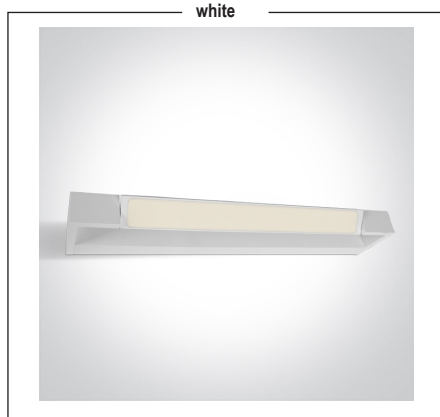

date _____
 customer _____
 project _____
 quantity _____

ANTHONY

18W LED Wall-Surface Adjustable Mirror Lights

Family	Item / Wattage / Lumens	CCT	CRI	Finish	Driver	IP Rating	Input voltage
ANTHONY	D38118C 18W 1500lm	30 3000K	80 80 CRI	W white B black	N non dim	44 IP44	UNI universal