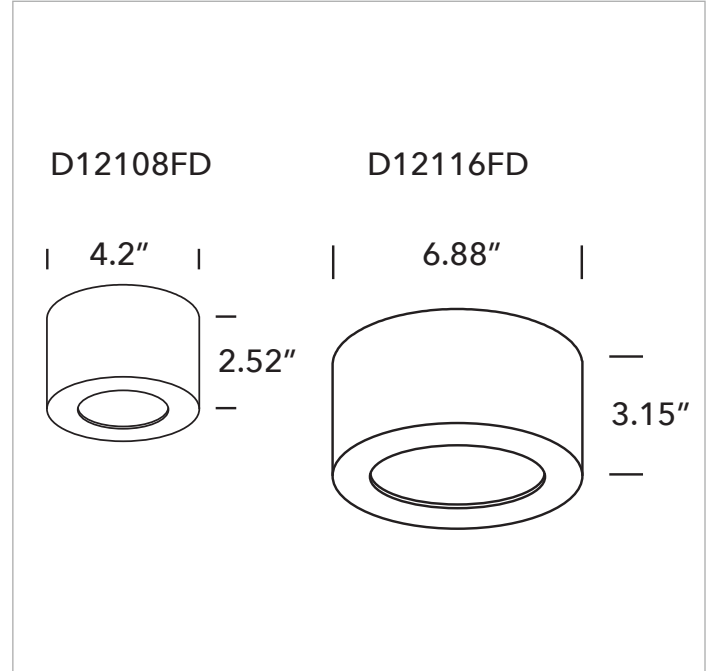

DATE:

CUSTOMER:

PROJECT:

QUANTITY:

MOONBEAM Range

D12108FD, D12116FD

8W & 16W LED Ceiling Surface, Indoor Hidden Light Cylinders, Dark Light

EXAMPLE:

FAMILY	ITEM#	WATTAGE	LUMENS	CCT	BEAM	FINISH	DRIVER	IP RATING	INPUT VOLTAGE
MOON	D12108FD	8W	560lm	30	G	W	N	20	120

FAMILY	ITEM#	WATTAGE	LUMENS	CCT	BEAM	FINISH	DRIVER	IP RATING	INPUT VOLTAGE						
MOON	D12108FD	8W	560lm	30	3000K	G	General	W	WHITE	N	NON-DIM	20	IP20	120/277	120V-277V
	D12116FD	16W	800lm	30	3000K	BB	General	BB	BLACK & BRASS	N	NON-DIM	20	IP20	120/277	120V-277V

NOTES	Each fixture includes a 5" or 7" round mounting plate for attaching to a standard 3" octagonal junction box. Color will match fixture.	3000K CCT = Warm White	WEB LINKS:	