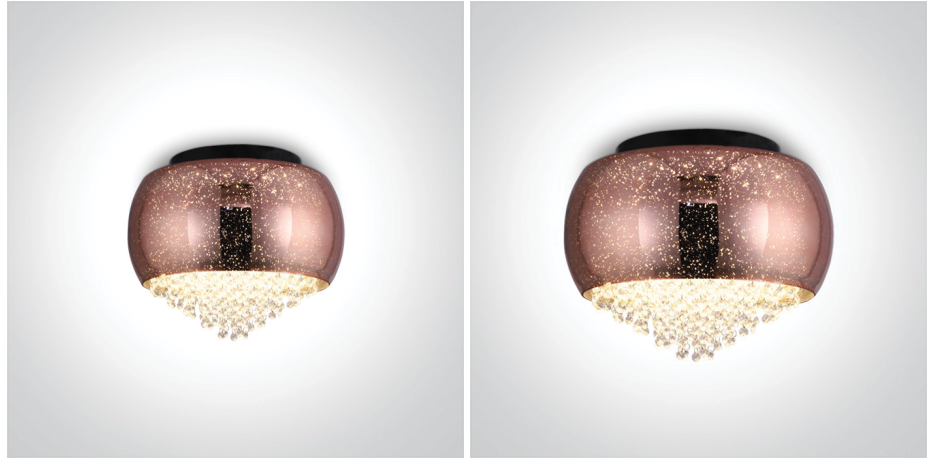

date

customer

project

quantity

SEAN

Classic Ceiling Decorative 4xG9 & 6xG9 lamps fitting

Family	Item / Wattage / Lamp			Finish		Driver		IP Rating		Input voltage	
SEAN	D62170A	4X9W	4XG9	CU	copper	N	non dim	20	IP20	120	120V input
	D62170B	6X9W	6XG9								