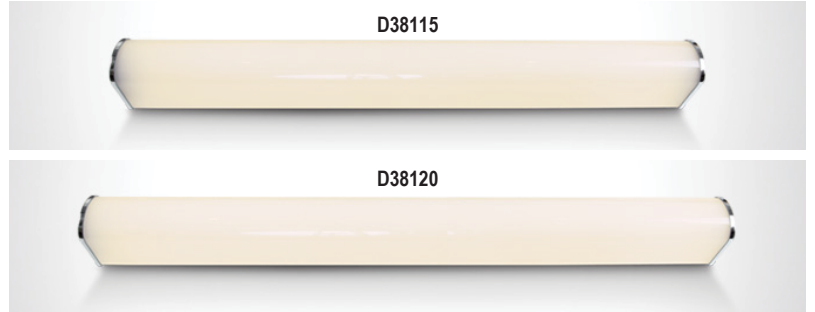

# PENGUIN

15W & 20W LED Wall-Surface Mirror Lights

Family	Item / Wattage / Lumens	CCT	CRI	Finish	Driver	IP Rating	Input voltage								
PENGUIN	D38115	15W	1300lm	30	3000K	80	80 CRI	C	chrome	N	non dim	20	IP20	120	120V input
	D38120	20W	1300lm	40	4000K									277	277V input