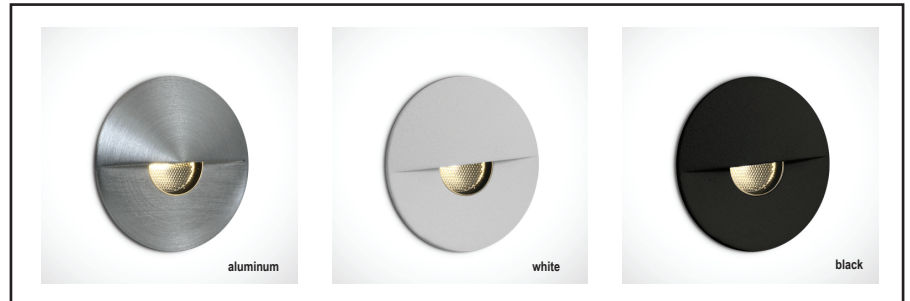

date

customer

project

quantity

KEYHOLE WALL RECESSED Luminaire

# JENNIFER

Luminaire

Family	Item / Wattage / Lumens	CCT	Beam	Finish	Driver	IP Rating	Input voltage
<b>JENNIFER</b>	D68070   1W   >50lm	30   3000K	36   36 deg	W white A aluminum B black	N   non dim	65   IP65	120   120V input 277   277V input