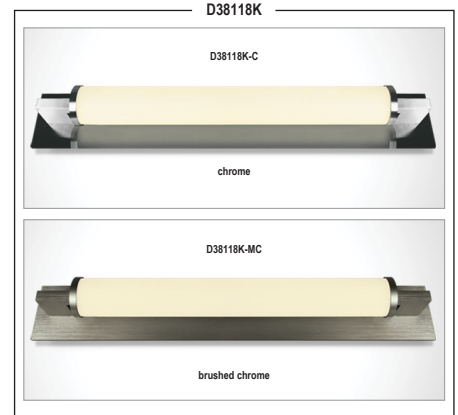

date _____
 customer _____
 project _____
 quantity _____

JOKER

18W LED Wall-Surface Mirror Lights

Family	Item / Wattage / Lumens	CCT	CRI	Finish	Driver	IP Rating	Input voltage
JOKER	D38118N	18W 1225lm	30 3000K	80 80 CRI	C chrome	N non dim	120 120V input
	D38118K	18W 1225lm	40 4000K	BBS* brshd brass		20 IP20	277 277V input
				MC** brshd chr			

NOTES
 *brushed brass only available for D38118N
 **brushed chrome only available for D38118K