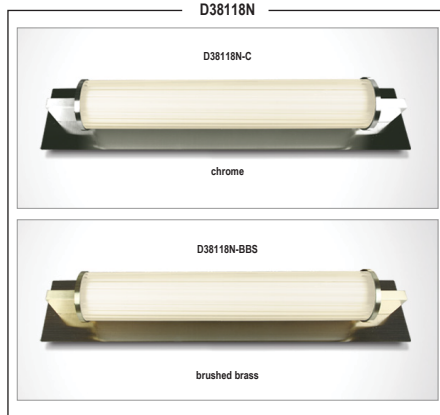

date _____
 customer _____
 project _____
 quantity _____

JOKER

18W LED Wall-Surface Mirror Lights

Family	Item / Wattage / Lumens	CCT	CRI	Finish	Driver	IP Rating	Input voltage
JOKER	D38118N	18W 1225lm	30 3000K	80 80 CRI	C chrome	N non dim	120 120V input
	D38118K	18W 1225lm	40 4000K	BBS* brshd brass		20 IP20	277 277V input
				MC** brshd chr			

NOTES
 *brushed brass only available for D38118N
 **brushed chrome only available for D38118K