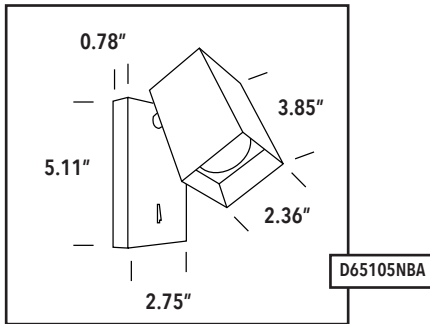

Family	Item / Wattage / Lamp	Finish	Driver	IP Rating	Input voltage
IRENE	D65105NBA | 10W | GU10	W white B black	N non dim	20 IP20	120 120V input