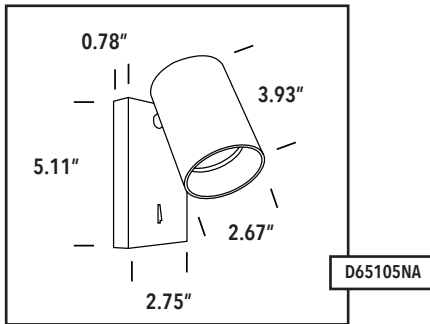

# IRENE

Decorative GU10 Wall Lights

Family	Item / Wattage / Lamp	Finish	Driver	IP Rating	Input voltage
<b>IRENE</b>	D65105NA   10W   GU10	<b>W</b> white <b>MG</b> metal grey <b>BBS</b> brshd brass <b>B</b> black	<b>N</b> non dim	<b>20</b> IP20	<b>120</b> 120V input

Family	Item / Wattage / Lamp	Finish	Driver	IP Rating	Input voltage
<b>IRENE</b>	D65105NBA   10W   GU10	<b>W</b> white <b>B</b> black	<b>N</b> non dim	<b>20</b> IP20	<b>120</b> 120V input

example...

Family	Item / Wattage / Lamp	Finish	Driver	IP Rating	Input voltage
<b>IRENE</b>	D65105NA   10W   GU10	<b>BBS</b>	<b>N</b>	<b>20</b>	<b>120</b>