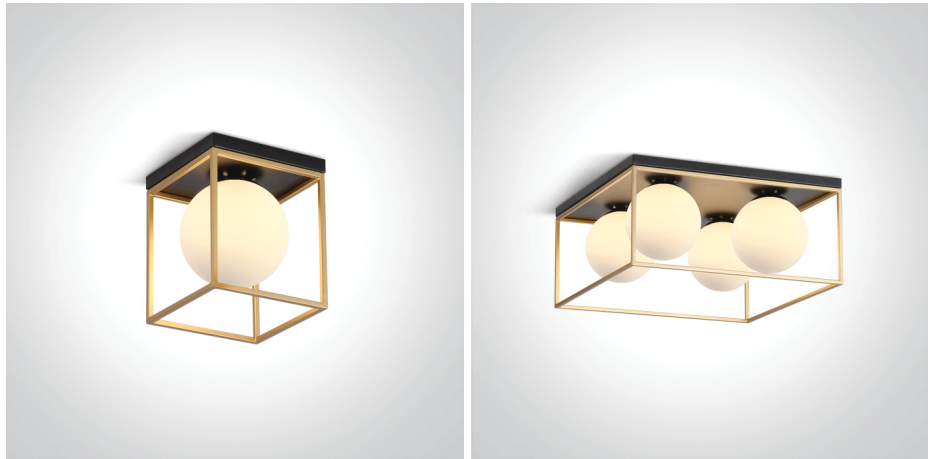

date	
customer	
project	
quantity	

BENNY

Classic Ceiling Decorative E14 lamps fitting

Family	Item / Wattage / Lamp			Finish	Driver	IP Rating	Input voltage
BENNY	D62174A	8W	E14	BS	N	20	120
	D62174B	4X8W	4XE14				