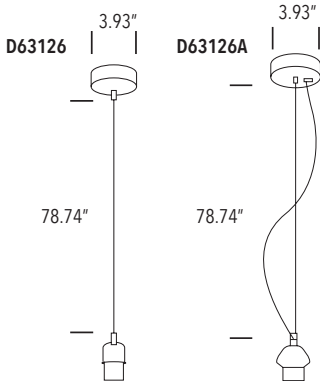

date

customer

project

quantity

COURTNEY

E27 20W pendant in two choices of style. White, copper, or brushed brass finish.
78.74" max suspension, IP20, suitable for shade or glass cover. LED bulb not included.

Family	Option / Description	Finish	Shade	Lamp	IP Rating	Input Voltage
COURTNEY	D63126 D63126A*	W white CU copper BB* brushed brass	BL blue FR frosted white N no shade	E27 E27	20 IP20	120 120V input

NOTES*: Brushed Brass only available for D63126A

example...

Family	Option / Description	Finish	Shade	Lamp	IP Rating	Input Voltage
COURTNEY	D6126	CU	BL	E27	20	120

Shade Options