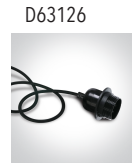

date

customer

project

quantity

COURTNEY

E27 20W pendant in two choices of style. White, copper, or brushed brass finish.
78.74" max suspension, IP20, suitable for shade or glass cover. LED bulb not included.

Family	Option / Description	Finish	Shade	Lamp	IP Rating	Input Voltage
COURTNEY	D63126 D63126A*	W white CU copper BB* brushed brass	BL blue FR frosted white N no shade	E27 E27	20 IP20	120 120V input

NOTES*: Brushed Brass only available for D63126A