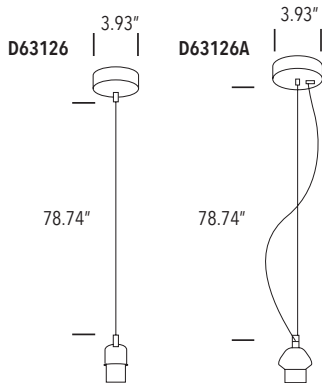

# COURTNEY

E27 20W pendant in two choices of style. White, black, copper, or brushed brass finish. 78.74" max suspension, IP20, suitable for shade or glass cover. LED bulb not included.

Family	Option / Description	Finish	Shade	Lamp	IP Rating	Input Voltage	
COURTNEY	D63126 D63126A*	20W pendant	<b>W</b> white <b>B</b> black <b>CU</b> copper <b>BB*</b> brushed brass	<b>AN</b> anthracite <b>BL</b> blue <b>BR</b> brown <b>FR</b> frosted white <b>OR</b> orange <b>R</b> red <b>N</b> no shade	<b>E27</b> E27	<b>20</b> IP20	<b>120</b> 120V input

**NOTES\*:** Brushed Brass only available for D63126A

example...

Family	Option / Description	Finish	Shade	Lamp	IP Rating	Input Voltage
COURTNEY	D6126	CU	BL	E27	20	120