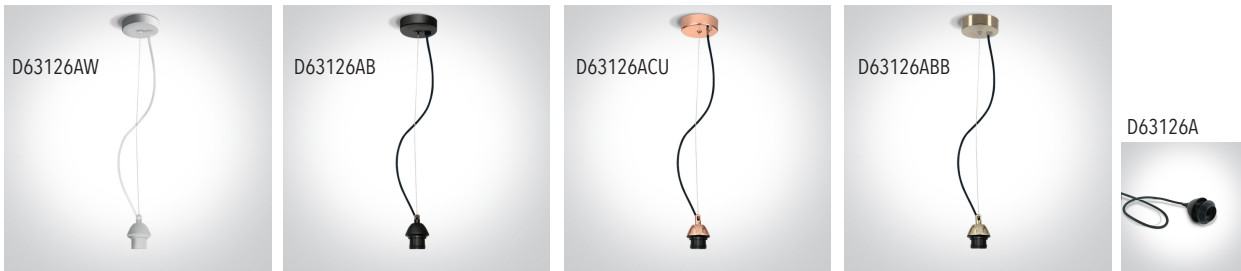

# COURTNEY

E27 20W pendant in two choices of style. White, black, copper, or brushed brass finish. 78.74" max suspension, IP20, suitable for shade or glass cover. LED bulb not included.

Family	Option / Description	Finish	Shade	Lamp	IP Rating	Input Voltage	
COURTNEY	D63126 D63126A*	20W pendant	<b>W</b> white <b>B</b> black <b>CU</b> copper <b>BB*</b> brushed brass	<b>AN</b> anthracite <b>BL</b> blue <b>BR</b> brown <b>FR</b> frosted white <b>OR</b> orange <b>R</b> red <b>N</b> no shade	<b>E27</b> E27	<b>20</b> IP20	<b>120</b> 120V input

**NOTES\*:** Brushed Brass only available for D63126A

example...

Family	Option / Description	Finish	Shade	Lamp	IP Rating	Input Voltage
COURTNEY	D6126	CU	BL	E27	20	120