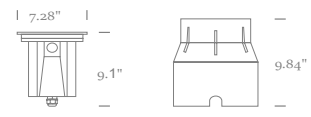

date	
customer	
project	
quantity	

COB INGROUND Luminaire

CROSBY Luminaire

D69052*

D69054
(±15° Adjustable)

Family	Item / Wattage / Lumens / Beam Angle	CCT	Finish	Driver	IP Rating	Input
CROSBY						
D69052*	3W >240lm 36 deg	30 3000K	SS stainless steel	N non dim	67 IP67	120 120V input
D69054	15W >840lm 20 deg					

Notes: (*) Requires a 24V DC Driver

example...

Family	Item / Wattage / Lumens / Beam Angle	CCT	Finish	Driver	IP Rating	Input voltage
CROSBY	D69052	30	SS	N	67	120

D69052/W

D69012

D69054