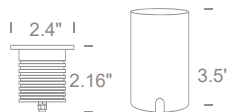

date	
customer	
project	
quantity	

COB INGROUND Luminaire

CROSBY Luminaire

Family	Item / Wattage / Lumens / Beam Angle	CCT	Finish	Driver	IP Rating	Input
CROSBY						
D69052*	3W >240lm 36 deg	30 3000K	SS stainless steel	N non dim	67 IP67	120 120V input
D69054	15W >840lm 20 deg					

Notes: (*) Requires a 24V DC Driver

example...

Family	Item / Wattage / Lumens / Beam Angle	CCT	Finish	Driver	IP Rating	Input voltage
CROSBY	D69052	30	SS	N	67	120

D69052/W