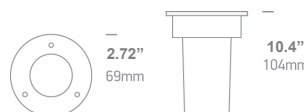

date	
customer	
project	
quantity	

COB INGROUND Luminaire

CROSBY Luminaire

Family	Item / Wattage / Lumens / Beam Angle	CCT	Finish	Driver	IP Rating	Input
CROSBY						
D69052*	3W >240lm 36 deg	30 3000K	SS stainless steel	N non dim	67 IP67	120 120V input
D69054	15W >840lm 20 deg					

Notes: (*) Requires a 24V DC Driver

example...

Family	Item / Wattage / Lumens / Beam Angle	CCT	Finish	Driver	IP Rating	Input voltage
CROSBY	D69052	30	SS	N	67	120

D69012