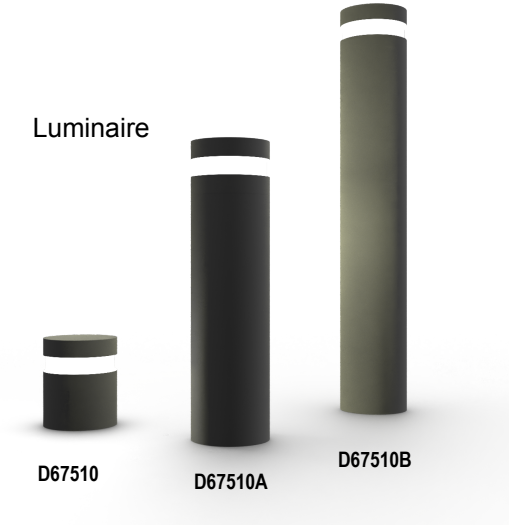

date
 customer
 project
 quantity

LED BOLLARD IP65

CORI Luminaire

Family	Item / Wattage / Lumens	CCT	Beam	Finish	Driver	IP Rating	Input voltage
CORI	D67510	20W >2000lm	40 4000K	G General	AN anthracite	N non dim	120 120V input
	D67510A					65 IP65	277 277V input
	D67510B						

example...

Family	Item / Wattage / Lumens	CCT	Beam	Finish	Driver	IP Rating	Input voltage
CORI	D67510 20W >2000lm	40	G	AN	N	65	120