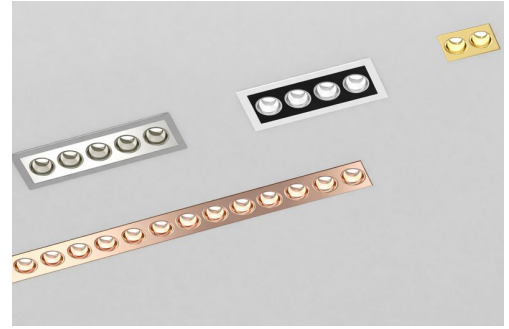

DATE:

CUSTOMER:

PROJECT:

QUANTITY:

ANTO+- Recessed

Recessed LED Mix & Match, Customizable Lighting System

Driver is Universal										
FAMILY	ITEM#	Mounting	Size	Tube Color	Mask Color	Housing Color	Temp/CRI	Driver	Beam	
ANTO+- R	PS44									
		E Frame F Frameless	FRAME OPTION ONLY 007 2 Spots- 3" 013 4 Spots- 5.35" 019 6 Spots- 7.71" 025 8 Spots- 10.07" 037 12 Spots- 14.80" 055 18 Spots- 21.88" FRAMELESS OPTION ONLY 006 2 Spots- 2.52" 012 4 Spots- 4.88" 018 6 Spots- 7.24" 024 8 Spots- 9.60" 036 12 Spots- 14.33" 054 18 Spots- 21.41"	B High-Gloss Silver P Silver Matte G High-Gloss Gold K High-Gloss Copper W White (RAL 9016) N Black (RAL 9005) D Glaring Gold R Capital Copper Y Gunnery Grey Z High-Gloss Black Chrome	B High-Gloss Silver P Silver Matte G High-Gloss Gold K High-Gloss Copper W White (RAL 9016) N Black (RAL 9005) D Glaring Gold R Capital Copper Y Gunnery Grey Z High-Gloss Black Chrome	SI Silver WS White SW Black	927 2700K, CRI > 90 930 3000K, CRI > 90 940 4000K, CRI > 90	H3 High 0-10V	1 15° 3 30° 4 45° A Asymmetric/ Oval	

	high output
2 spots	6.7 W
4 spots	10.5W
6 spots	13.5W
8 spots	18W
12 spots	26W
18 spots	41W