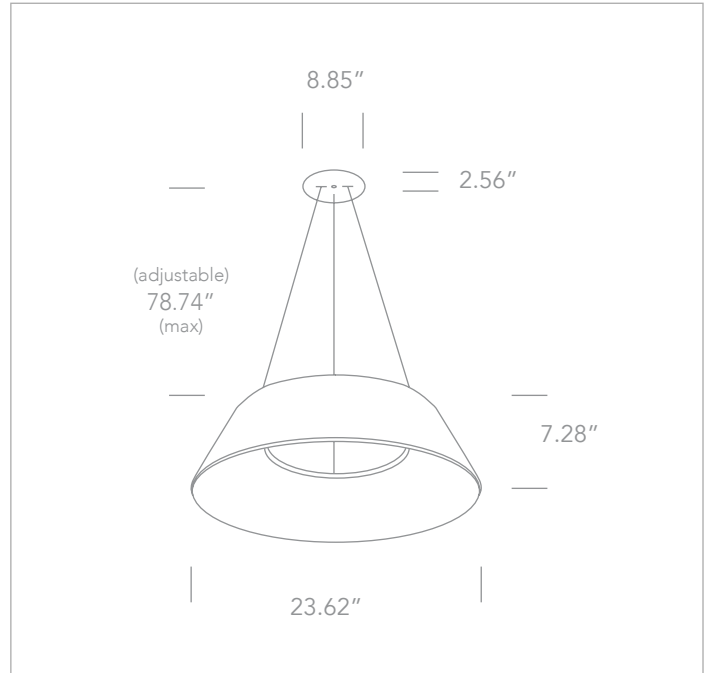

DATE:

CUSTOMER:

PROJECT:

QUANTITY:

SONNY

D63058
60W LED Ring Plafo Ceiling Pendant

EXAMPLE:

FAMILY	ITEM#	WATTAGE	LUMENS	CCT	BEAM	FINISH	DRIVER	IP RATING	INPUT VOLTAGE
SONNY	D63058	60W	4200lm	30	G	BBR	A	20	120

FAMILY	ITEM#	WATTAGE	LUMENS	CCT	BEAM	FINISH	DRIVER	IP RATING	INPUT VOLTAGE
SONNY	D63058	60W	4200lm	30 3000K	G GENERAL	BAN BRUSHED ANTHRACITE BBR BRUSHED BROWN BGL BRUSHED GOLD	A 0-10V	20 IP20	120/277 120V - 277V

NOTES	3000K CCT = Warm White	WEB LINKS: