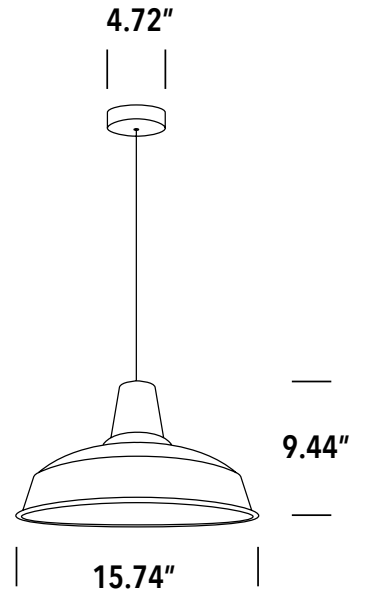

date

customer

project

quantity

JOERG

Classic E27 20W Aluminium Retro pendant black finish on outside with brass finish on inside. 63" max suspension, IP20

D63020BBS

				IP 20	E27	20W	 adaptor plate	 Ø 5.0" plate	 3-0/4-0 jbox mount	 63" max.	
---	---	---	---	--------------	------------	------------	--	--	--	--	---

Family		Finish		Lamp		IP Rating		Input Voltage		
JOERG	D63020	20W bowl shade pendant	BBS	black/brass	E27	E27	20	IP20	120	120V input

example...

Family	Option / Description	Finish	Lamp	IP Rating	Input Voltage
JOERG	D63020	BBS	E27	20	120