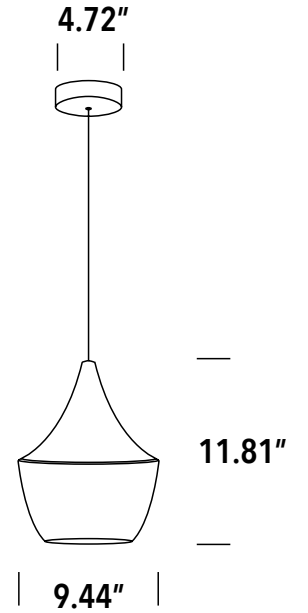

date

customer

project

quantity

TATIANA

Classic E27 12W Aluminium Retro pendant with black finish on outside and brass finish on inside.
63" max suspension, IP20

D63044

Family		Finish		Lamp		IP Rating		Input Voltage	
TATIANA	D63044	B	black	E27	E27	20	IP20	120	120V input

example...

Family	Option / Description	Finish	Lamp	IP Rating	Input Voltage
TATIANA	D63044	B	E27	20	120