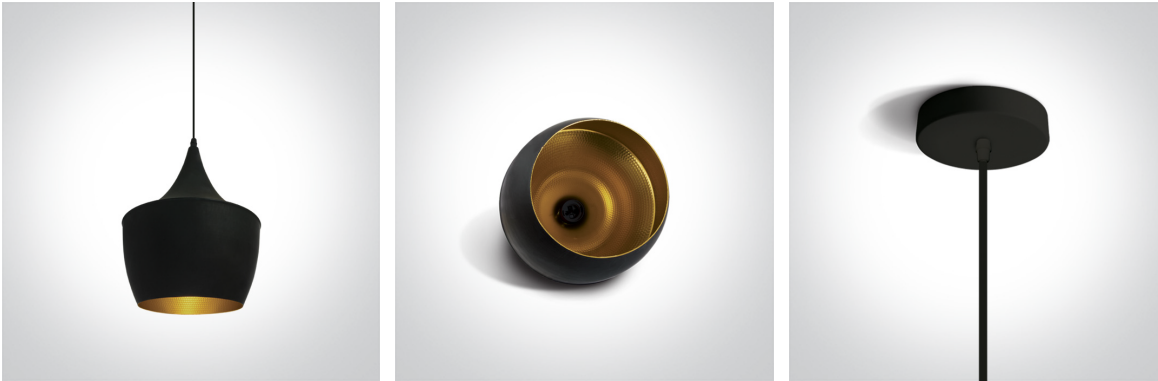

date

customer

project

quantity

TATIANA

Classic E27 12W Aluminium Retro pendant with black finish on outside and brass finish on inside.
63" max suspension, IP20

D63044

Family		Finish		Lamp		IP Rating		Input Voltage	
TATIANA	D63044	B	black	E27	E27	20	IP20	120	120V input

example...

Family	Option / Description	Finish	Lamp	IP Rating	Input Voltage
TATIANA	D63044	B	E27	20	120