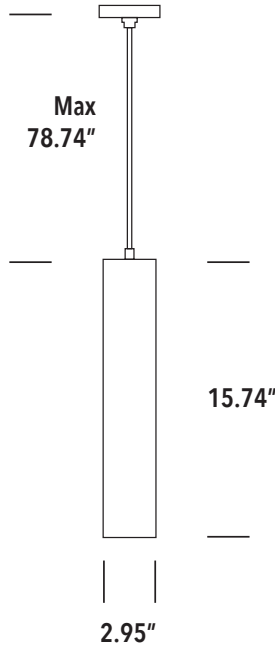

date

customer

project

quantity

RUSTY

10W MR16 GU10 Mini Cylinder Pendant. 78.74" max suspension, IP20.
LED bulb not included.

				DARK LIGHT	IP 20	GU10	10W					
--	--	--	--	-------------------	--------------	-------------	------------	--	--	--	--	--

Family	Option / Description	Finish	Reflector Finish	Lamp	IP Rating	Input Voltage
RUSTY	D63105MA 10W mini cylinder pendant	W white B black BBS brushed brass MG metal grey	ABS antique brass B black BS brass CU copper DC dark chrome G grey GL gold W white	GU10 GU10	20 IP20	120 120V input

example...

Family	Option / Description	Finish	Reflector Finish	Lamp	IP Rating	Input Voltage
RUSTY	D63105MA	MG	DC	GU10	20	120