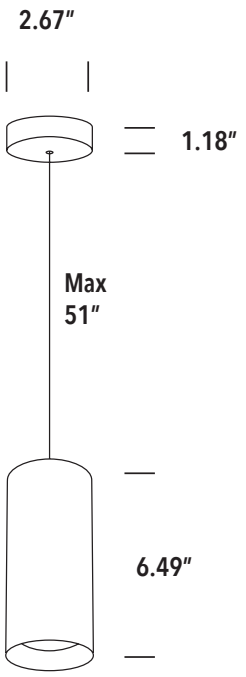

date

customer

project

quantity

RIPSLINGER

GU10 10W Dark Light mini Pendant, black or white finish. IP20. 51" max suspension, IP20. LED bulb not included.

--	--	--	--	--	--	--	--	--	--	--	--

Family	Option / Description	Finish	Lamp	IP Rating	Input Voltage
RIPSLINGER	D63105N 10W Dark Light mini Pendant	W white B black	GU10 GU10	20 IP20	120 120V input

example...

Family	Option / Description	Finish	Lamp	IP Rating	Input Voltage
RIPSLINGER	D63105N	B	GU10	20	120