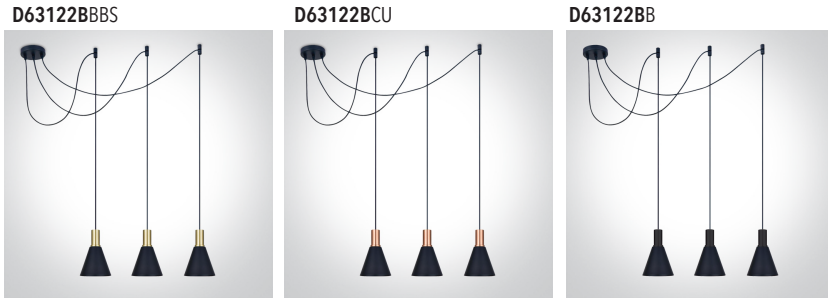

# MELANIE

E27 10W and 3x10W pendant in choice of brushed brass or copper finish, and black finish for the x3 version as well. 78.74" max suspension, IP20. LED bulb not included.

Family	Option / Description	Finish	Lamp	IP Rating	Input Voltage
MELANIE	D63122* D63122B	BBS brushed brass CU copper B* black	E27   E27	20   IP20	120   120V input

**NOTES\*:** Black finish only available for D63122B

example...

Family	Option / Description	Finish	Lamp	IP Rating	Input Voltage
MELANIE	D63122	CU	E27	20	120