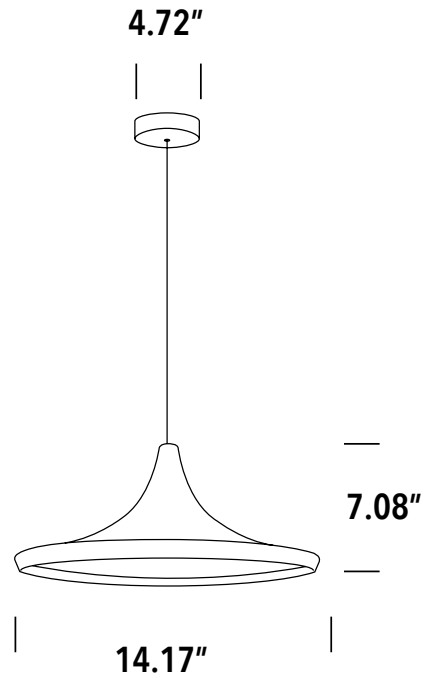

date

customer

project

quantity

KATYA

Classic E27 12W Aluminium Retro pendant with black finish on outside and hammered brass finish on inside.
63" max suspension, IP20

				IP 20	E27	12W	 adaptor plate	 Ø 5.0" plate	 3-0/4-0 jbox mount	 63" max.	
---	---	---	---	--------------	------------	------------	--	--	--	--	---

Family		Finish		Lamp		IP Rating		Input Voltage	
KATYA	D63042	B	black	E27	E27	20	IP20	120	120V input

example...

Family	Option / Description	Finish	Lamp	IP Rating	Input Voltage
KATYA	D63042	B	E27	20	120