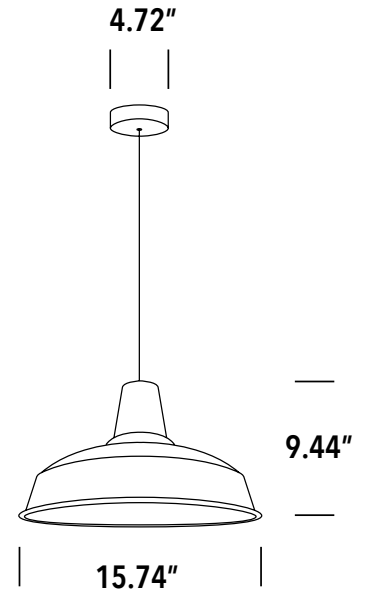

date

customer

project

quantity

JOERG

Classic E27 20W Aluminium Retro pendant in choice of white finish on outside with grey finish on inside, black finish outside with grey finish inside, or black finish on outside with brass finish on inside. 63" max suspension, IP20

D63020WG

D63020BG

D63020BBS

				IP 20	E27	20W	 adaptor plate	 Ø 5.0" plate	 3-0/4-0 jbox mount	 63" max.	
---	---	---	---	--------------	------------	------------	--	--	--	--	---

Family		Finish		Lamp		IP Rating		Input Voltage			
JOERG	D63020	WG	BG	BBS	white/grey black/grey black/brass	E27	E27	20	IP20	120	120V input