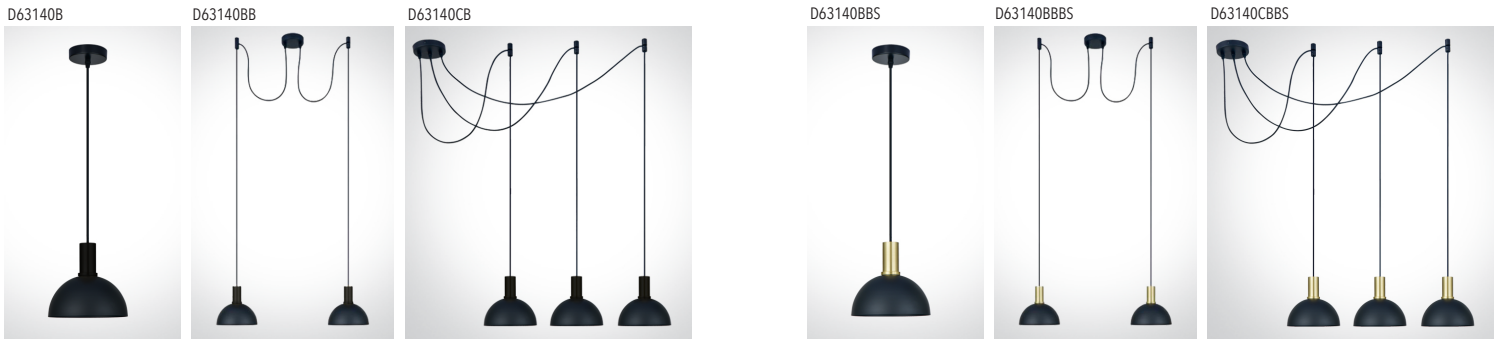

date

customer

project

quantity

GARRETT

E27 10W, 2x10W, and 3x10W pendants with black bowl shades and in choice of black or brushed brass finish. 78.74" max suspension, IP20. LED bulb not included.

Family	Option / Description	Finish	Lamp	IP Rating	Input Voltage
GARRETT	D63140 D63140B D63140C 20W bowl shade pendant	B black BBS brushed brass	E27 E27	20 IP20	120 120V input

example...

Family	Option / Description	Finish	Lamp	IP Rating	Input Voltage
GARRETT	D63140C	BBS	E27	20	120