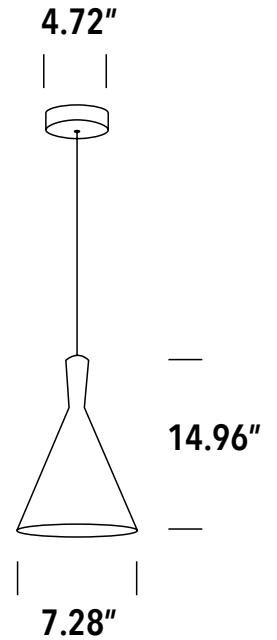

date

customer

project

quantity

CONOS

Classic E27 12W Aluminium Retro Cone pendant with black finish on outside and hammered brass finish on inside.
63" max suspension, IP20

Family		Finish		Lamp		IP Rating		Input Voltage	
CONOS	D63040	B	black	E27	E27	20	IP20	120	120V input

example...

Family	Option / Description	Finish	Lamp	IP Rating	Input Voltage
CONOS	D63044	B	E27	20	120