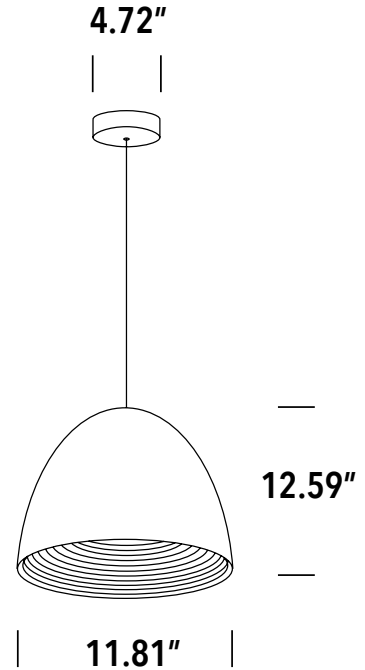

date

customer

project

quantity

CATINUS

Classic E27 20W Aluminium Bowl Shade pendant in choice of black finish outside with brass finish inside or white finish on outside with grey finish on inside. 63" max suspension, IP20

D63016AB

D63016AW

				IP 20	E27	20W	 adaptor plate	 Ø 5.0" plate	 3-0/4-0 jbox mount	 63" max.	
---	---	---	---	--------------	------------	------------	---	--	--	--	---

Family		Finish		Lamp		IP Rating		Input Voltage	
CATINUS	D63016A	W	white	E27	E27	20	IP20	120	120V input
		B	black						

example...

Family	Option / Description	Finish	Lamp	IP Rating	Input Voltage
CATINUS	D63016	B	E27	20	120