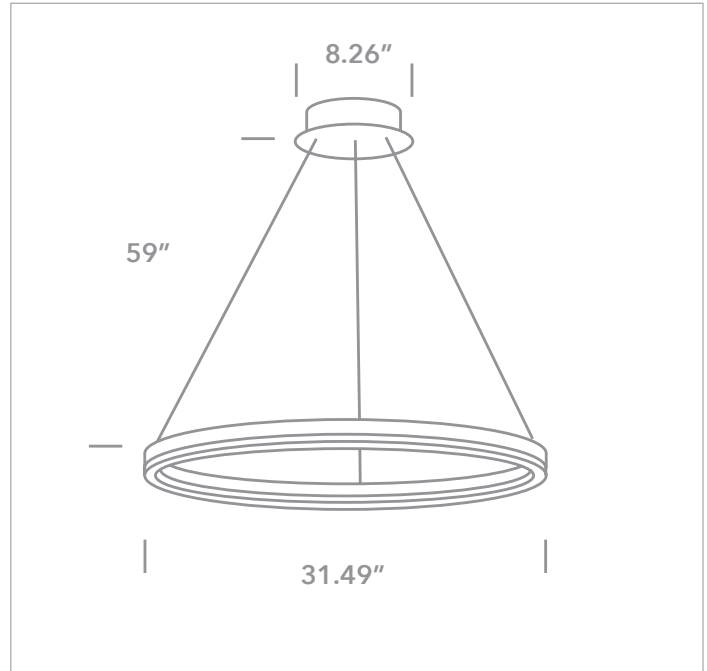

# DROP-RING 60 PENDANT *D63144B*

60W High quality LED RING Ceiling Pendant

EXAMPLE:

FAMILY	ITEM#	WATTAGE	LUMENS	CCT	BEAM	FINISH	DRIVER	IP RATING	INPUT VOLTAGE
DROPRING60	D63144B	60W	6800lm	30	G	W	A	20	120