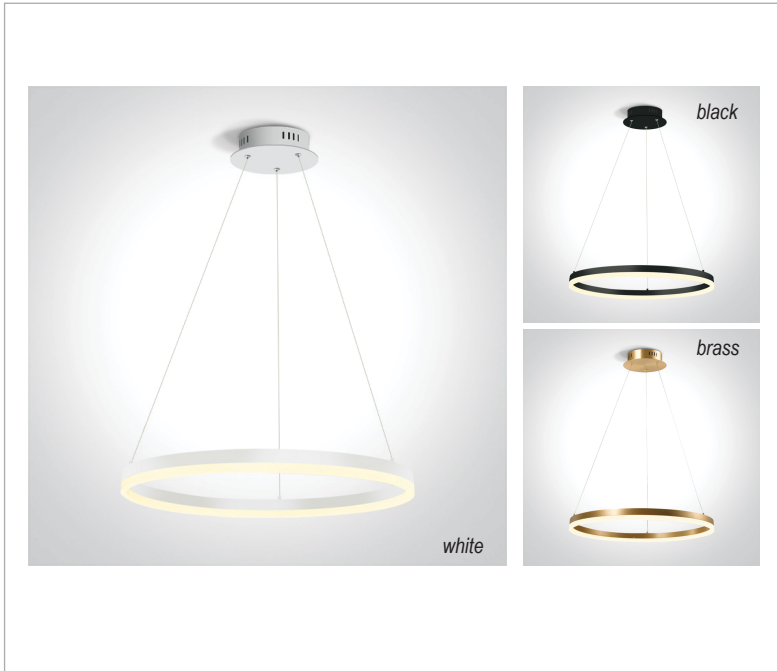

# DROP-RING 40 PENDANT D63144A

40W High quality LED RING Ceiling Pendant

EXAMPLE:

FAMILY	ITEM#	WATTAGE	LUMENS	CCT	BEAM	FINISH	DRIVER	IP RATING	INPUT VOLTAGE
DROPRING40	D63144A	40W	4350lm	30	G	W	A	20	120

FAMILY	ITEM#	WATTAGE	LUMENS	CCT	BEAM	FINISH	DRIVER	IP RATING	INPUT VOLTAGE
DROPRING40	D63144A	40W	4350lm	30 3000K	G GENERAL	W WHITE B BLACK BS BRASS	A 0-10V	20 IP20	120/277 120V - 277V

<b>NOTES</b>	D63144A:	3000K CCT = Warm White	<b>WEB LINKS:</b> 