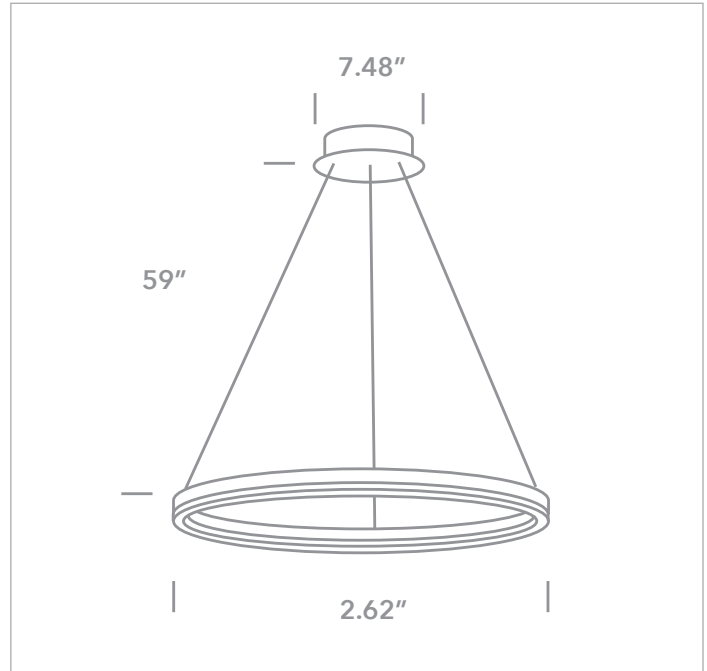

# DROP-RING 40 PENDANT D63144A

40W High quality LED RING Ceiling Pendant

EXAMPLE:

FAMILY	ITEM#	WATTAGE	LUMENS	CCT	BEAM	FINISH	DRIVER	IP RATING	INPUT VOLTAGE
DROPRING40	D63144A	40W	4350lm	30	G	W	A	20	120

FAMILY	ITEM#	WATTAGE	LUMENS	CCT	BEAM	FINISH	DRIVER	IP RATING	INPUT VOLTAGE
DROPRING40	D63144A	40W	4350lm	30 3000K	G GENERAL	W WHITE B BLACK BS BRASS	A 0-10V	20 IP20	120/277 120V - 277V