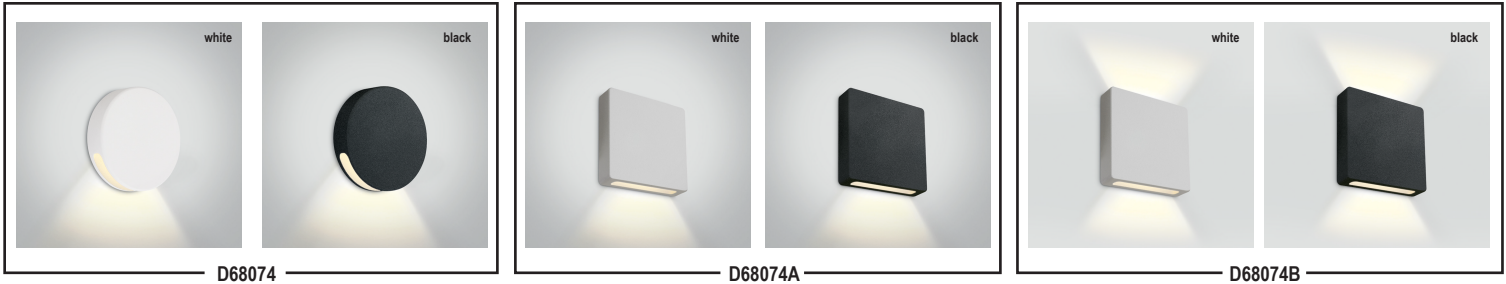

date

customer

project

quantity

SMALL WALL RECESSED Luminaires

# MINIMALUX Luminaire

Family	Item / Wattage / Lumens	CCT		Beam	Finish		Driver		IP Rating		Input voltage				
<b>MINIMALUX</b>	D68074 D68074A D68074B	2W	>100lm	30	3000K	G	general	W B	white black	N	non dim	65	IP65	120	120V input