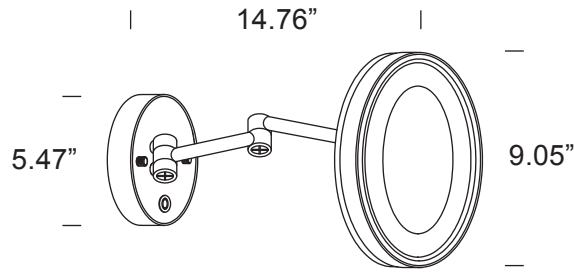

date

customer

project

quantity

LED-Illuminated Make-Up Mirror

D60204

7W LED Round Mirror, Adjustable, IP44. 4000K CCT, 490lm.

Family	Option / Wattage		Finish		Color temp		Driver	IP Rating		Input voltage	
ADJRM	D60204	20W / Round	CH	chrome	40	4000K	A	0-10V	44	IP44	120 120V input 277 277V input

example...

Family	Option / Wattage		Finish		Color temp		Driver	IP Rating		Input voltage	
ADJRM	D60204	7W ROUND	CH		40		A	44		120	