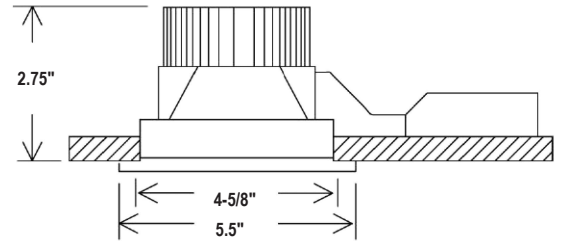

date	
customer	
project	
quantity	
type	

The simple but effective die-cast LED recessed down-light series. KCSALP60 LED recessed adjustable luminaires meet the highest demands on energy efficiency and economy and can be used for different lighting tasks.

KCSALP60 Luminaire

KCSALP60

example...

Family	Wattage / Lumens	Color temp	Beam	Finish	Driver	CRI	Input voltage
KCSALP60	20	30	38	S	A1	80	120

Family	Model / Wattage / Lumens			Color temp		Beam		Finish		Driver		CRI	Input voltage	
KCSALP60	10	14W	>1410lm	27	2700K	20	20 deg	S	silver	N1	non dim	80	120	120V input
	20	27W	>2710lm	30	3000K	38	38 deg	B	black	N2	non dim	90	277	277V input
	30	36W	>3600lm	40	4000K	60	60 deg	W	white	A1	0-10V			
										A2	0-10V			
	A3	0-10V+EM												