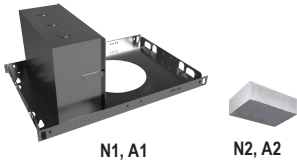

date	
customer	
project	
quantity	
type	

The simple but effective die-cast LED recessed down-light series. KCSALP60 LED recessed adjustable luminaires meet the highest demands on energy efficiency and economy and can be used for different lighting tasks.

KCSALP60 Luminaire

KCSALP60

example...

Family	Wattage / Lumens	Color temp	Beam	Finish	Driver	CRI	Input voltage
KCSALP60	20	30	38	S	A1	80	120

Family	Model / Wattage / Lumens			Color temp		Beam		Finish		Driver		CRI	Input voltage	
KCSALP60	10	14W	>1410lm	27	2700K	20	20 deg	S	silver	N1	non dim	80	120	120V input
	20	27W	>2710lm	30	3000K	38	38 deg	B	black	N2	non dim	90	277	277V input
	30	36W	>3600lm	40	4000K	60	60 deg	W	white	A1	0-10V			
										A2	0-10V			
	A3	0-10V+EM												