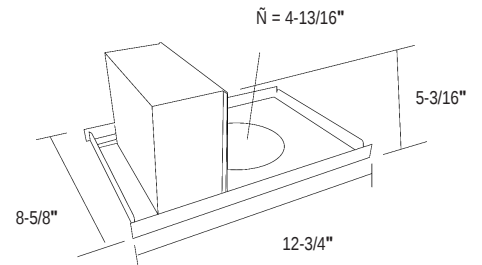

date	
customer	
project	
quantity	
type	

The simple but effective die-cast LED recessed down-light series. KCSALP60 LED recessed adjustable luminaires meet the highest demands on energy efficiency and economy and can be used for different lighting tasks.

KCSALP60 Luminaire

KCSALP60

example...

Family	Wattage / Lumens	Color temp	Beam	Finish	Driver	CRI	Input voltage
KCSALP60	20	30	38	S	A1	80	120

Family	Model / Wattage / Lumens			Color temp		Beam		Finish		Driver		CRI	Input voltage	
KCSALP60	10	14W	>1410lm	27	2700K	20	20 deg	S	silver	N1	non dim	80	120	120V input
	20	27W	>2710lm	30	3000K	38	38 deg	B	black	N2	non dim	90	277	277V input
	30	36W	>3600lm	40	4000K	60	60 deg	W	white	A1	0-10V			
										A2	0-10V			
	A3	0-10V+EM