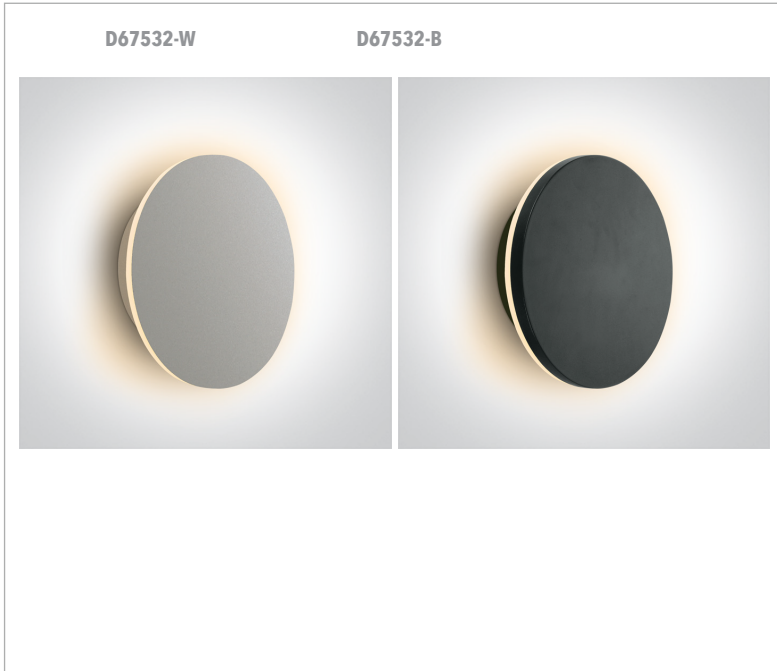

DATE:

CUSTOMER:

PROJECT:

QUANTITY:

BACKLIGHT Range

EDGE Versions: D67532-W, D67532-B
 15W LED Wall / Ceiling Surface, Indoor / Outdoor Dark Light

EXAMPLE:

FAMILY	ITEM#	WATTAGE	LUMENS	CCT	BEAM	FINISH	DRIVER	IP RATING	INPUT VOLTAGE
BLRE	D67532-W	15W	1100lm	30	G	W	A	65	120

FAMILY	ITEM#	WATTAGE	LUMENS	CCT	BEAM	FINISH	DRIVER	IP RATING	INPUT VOLTAGE
BLRE									
	D67532-W	15W	1100lm	30 3000K	G General	W WHITE	A DIM	65 IP65	120/277 120V - 277V
	D67532-B	15W	1100lm	30 3000K	G General	B BLACK	A DIM	65 IP65	120/277 120V - 277V

NOTES	D67532: Each fixture includes a 5" round mounting plate for attaching to a standard 3" octagonal junction box. Color will match fixture. 120V Not dimmable,	MATERIAL - ALUM Diffuser Material - PC 3000K CCT = Warm White	WEB LINKS: D67532