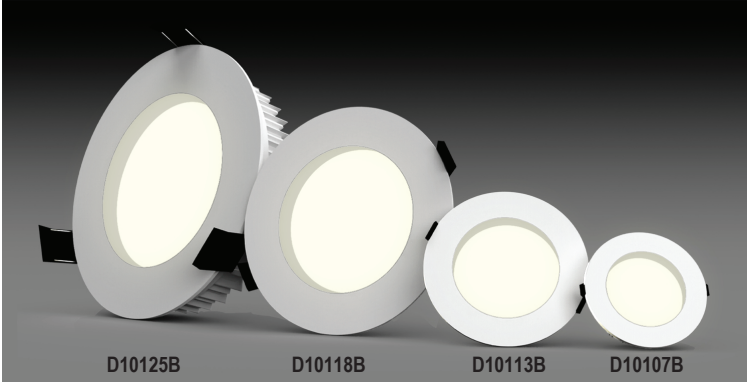

# RAITO

IP54 Fixed Recessed Bathroom Downlights

date

customer

project

quantity

IP54 Fixed Recessed Bathroom Downlights.  
 Available in a range of 4 options for wattage, size, color temperature, and lumen output.  
 ALL OPTIONS are rated IP54, with 80 CRI, and a 90° beam.

Family	Item / Wattage / Lumens	CCT	Beam	Finish	Driver	IP Rating	Input voltage
<b>RAITO</b>							
	D10125B 25W >2000lm	V *VARIABLE	90 90 deg	W white	N1 non dim A1 0-10V	54 IP54	120 120V input 277 277V input
	D10118B 18W >1300lm						
	D10113B 13W >950lm						
	D10107B 7W >540lm						

\*VARIABLE CCT = Adjustable (3000K - 4000K - 5000K)

example...

Family	Item / Wattage / Lumens	CCT	Beam	Finish	Driver	IP Rating	Input voltage
RAITO	D10125B	V	90	W	A1	54	120

			
<b>D10125B</b>	<b>D10118B</b>	<b>D10113B</b>	<b>D10107B</b>