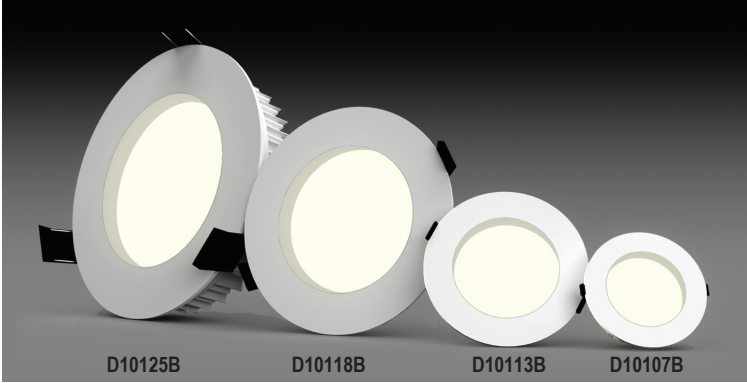

# RAITO

IP54 Fixed Recessed Bathroom Downlights

date

customer

project

quantity

IP54 Fixed Recessed Bathroom Downlights.  
 Available in a range of 4 options for wattage, size, color temperature, and lumen output.  
 ALL OPTIONS are rated IP54, with 80 CRI, and a 90° beam.

Family	Item / Wattage / Lumens	CCT	Beam	Finish	Driver	IP Rating	Input voltage
<b>RAITO</b>							
	D10125B 25W >2000lm	30 3000K	90 90 deg	W white	N1 non dim	54 IP54	120 120V input
	D10118B 18W >1300lm	40 4000K			A1 0-10V		277 277V input
	D10113B 13W >950lm						
	D10107B 7W >540lm						