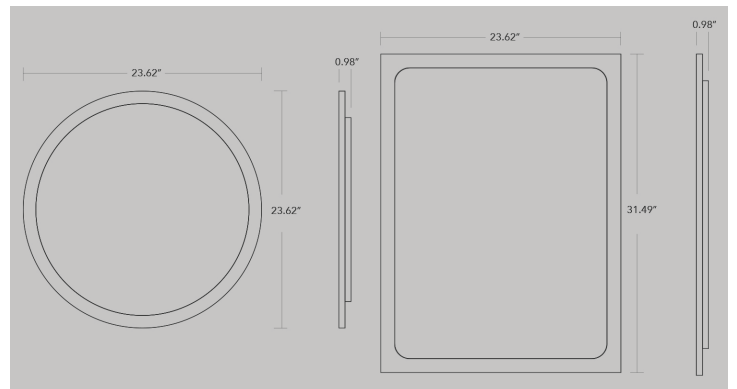

date
 customer
 project
 quantity

SUI LUMINIS Perimeter LED Mirrors

D60208, D60208A

20W LED Round or Rectangular Mirror, IP44.
Dimmable and CCT adjustable 3000-6500K. With separate switch

Family	Option / Wattage	Finish	Color temp	Driver	IP Rating	Input voltage		
SUILUM								
 A	D60208	20W / Round	.15	silver	ADJ 3000K-6500K	A 0-10V	44 IP44	120 120V input
	D60208A	20W / Rectangular	.15	silver	ADJ 3000K-6500K	A 0-10V	44 IP44	277 277V input