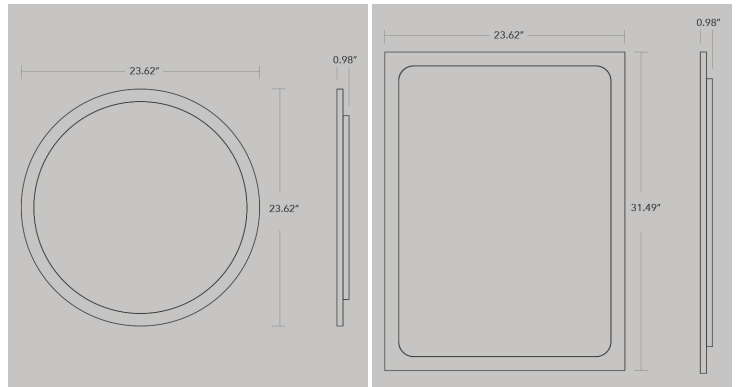

# SUI LUMINIS Perimeter LED Mirrors

20W LED Round or Rectangular Mirror, IP44.  
Dimmable and CCT adjustable 3000-6500K, with separate switch

Family	Option / Wattage	Finish	Color temp	Driver	IP Rating	Input voltage						
<b>SUILUM</b>												
	D60208	20W / Round	.15	silver	ADJ	3000K-6500K	A	0-10V	44	IP44	120	120V
	D60208A	20W / Rectangular	.15	silver							277	*277V
	D60208CW	20W / Round	W	white								available
	D60208CB	20W / Round	B	black								without
	*D60208DW	20W / Rectangular	W	white								defogger
	*D60208DB	20W / Rectangular	B	black								pad

\*NOTE: D60208D is a radius curved outside corner, while D60208A is a straight, 90° outside corner.

example...

Family	Option / Wattage / Lumens	Finish	Color temp	Driver	IP Rating	Input voltage
SUILUM	D60208 20W ROUND	.15 silver	ADJ	A	44	120