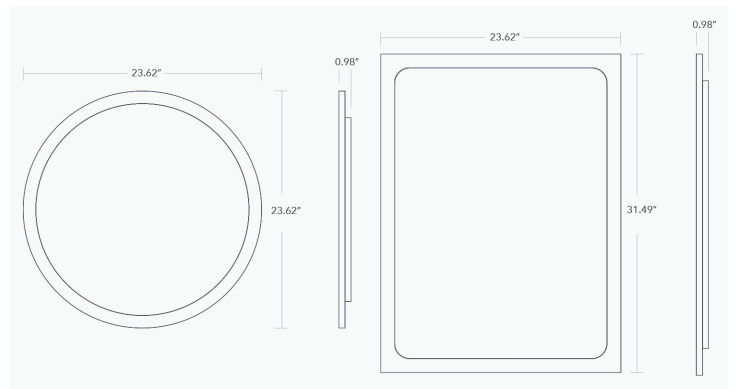

date

customer

project

quantity

SUI LUMINIS Perimeter LED Mirrors

D60208, D60208A

20W LED Round or Rectangular Mirror, IP44.
Dimmable and CCT adjustable 3000-6500K. With separate switch

Family	Option / Wattage	Finish	Color temp	Input voltage
SUILUM				
D60208	20W / Round	.15 silver	V 3000K-6500K	120 120V input
D60208A	20W / Rectangular	.15 silver	V 3000K-6500K	277 *277V available without defogger pad