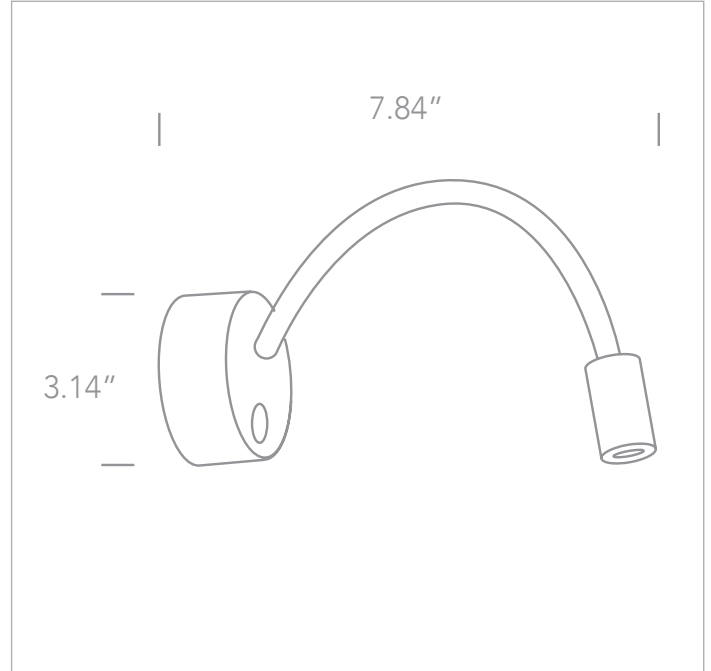

DATE:

CUSTOMER:

PROJECT:

QUANTITY:

CANTON 738

D65738A (D65738A-W, D65738A-B)
3W COB LED Bedside Wall Surface, Adjustable Fitting

IP20

EXAMPLE:

FAMILY	ITEM#	WATTAGE	LUMENS	CCT	BEAM	FINISH	DRIVER	IP RATING	INPUT VOLTAGE
CANTON738	D65738A-B	3W	160lm	30	36	BLK	N	20	120

FAMILY	ITEM#	WATTAGE	LUMENS	CCT	BEAM	FINISH	DRIVER	IP RATING	INPUT VOLTAGE	
CANTON738	D65738A-W	3W	160lm	30	3000K	36 36°	WHT	NON-DIM	20 IP20	120V - 277V
	D65738A-B	3W	160lm	30	3000K	36 36°	BLK	NON-DIM	20 IP20	120V - 277V

NOTES	<p>D65738A: Each fixture includes a 5" round mounting plate for attaching to a standard 3" octagonal junction box. Color will match fixture.</p> <p>120V Not dimmable,</p>	<p>3000K CCT = Warm White</p>	<p>WEB LINKS:</p> <p>D65738A</p>	
--------------	---	-------------------------------	---	---