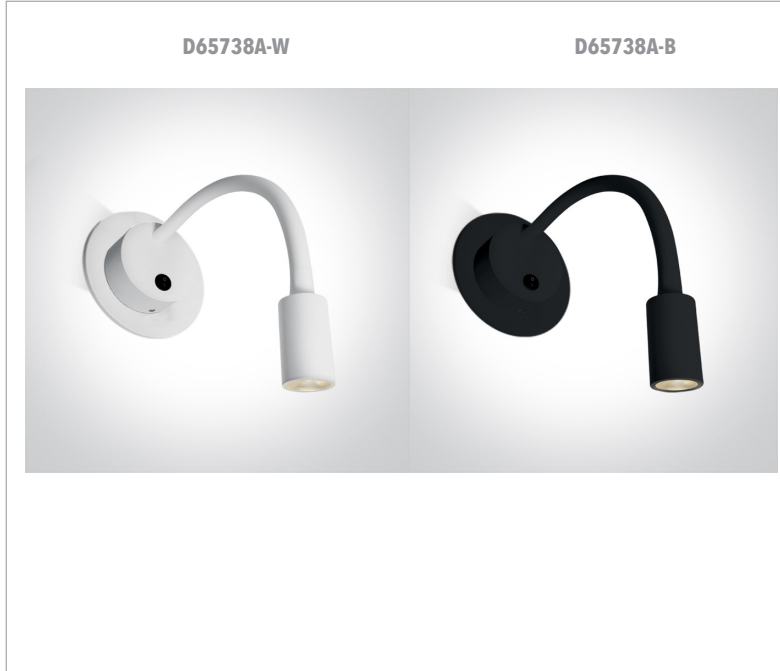

DATE:

CUSTOMER:

PROJECT:

QUANTITY:

CANTON 738

D65738A (D65738A-W, D65738A-B)
3W COB LED Bedside Wall Surface, Adjustable Fitting

IP20

EXAMPLE:

FAMILY	ITEM#	WATTAGE	LUMENS	CCT	BEAM	FINISH	DRIVER	IP RATING	INPUT VOLTAGE
CANTON738	D65738A-B	3W	160lm	30	36	BLK	N	20	120

FAMILY	ITEM#	WATTAGE	LUMENS	CCT	BEAM	FINISH	DRIVER	IP RATING	INPUT VOLTAGE	
CANTON738	D65738A-W	3W	160lm	30	3000K	36 36°	WHT	NON-DIM	20 IP20	120V - 277V
	D65738A-B	3W	160lm	30	3000K	36 36°	BLK	NON-DIM	20 IP20	120V - 277V

NOTES	<p>D65738A: Each fixture includes a 5" round mounting plate for attaching to a standard 3" octagonal junction box. Color will match fixture.</p> <p>120V Not dimmable,</p>	<p>3000K CCT = Warm White</p>	<p>WEB LINKS:</p> <p>D65738A</p>	
--------------	---	-------------------------------	---	---