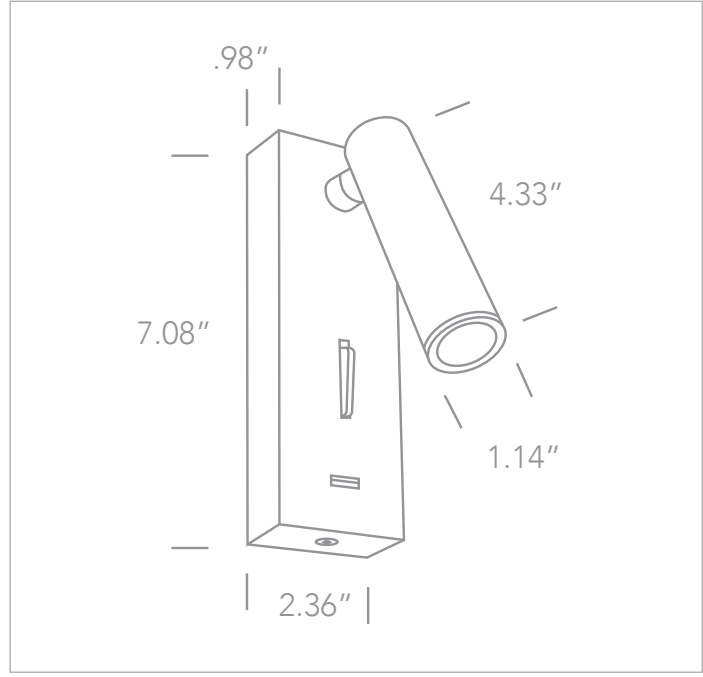

DATE:

CUSTOMER:

PROJECT:

QUANTITY:

AUSTIN SERIES-2

D65746A (D65746A-W, D65746A-B)
 3W COB LED Bedside Furniture-Mounted, Adjustable
 Fitting with USB Charging Socket

EXAMPLE:

FAMILY	ITEM#	WATTAGE	LUMENS	CCT	BEAM	FINISH	DRIVER	IP RATING	INPUT VOLTAGE
AUSTIN3	D65746A	3W	150lm	30	36	BLK	A	20	120

NOTES	D65746A: 120V Not dimmable, 277V consult for dimming	3000K CCT = Warm White	WEB LINKS: D65746A	
	THIS ITEM IS FURNITURE-MOUNT ONLY			