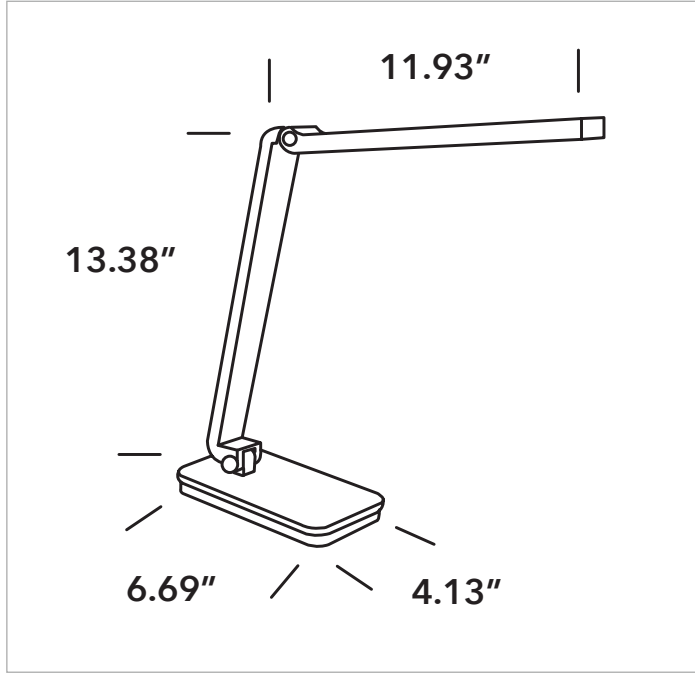

DATE:

CUSTOMER:

PROJECT:

QUANTITY:

APTALUX *D61072-W, D61072-B*

6W Reading stepless dimming table lamp with USB socket

EXAMPLE:

FAMILY	ITEM#	WATTAGE	LUMENS	CCT	FINISH	DRIVER	IP RATING	INPUT VOLTAGE
APTALUX	D61072-W	6W	200lm	40	W	A	20	120