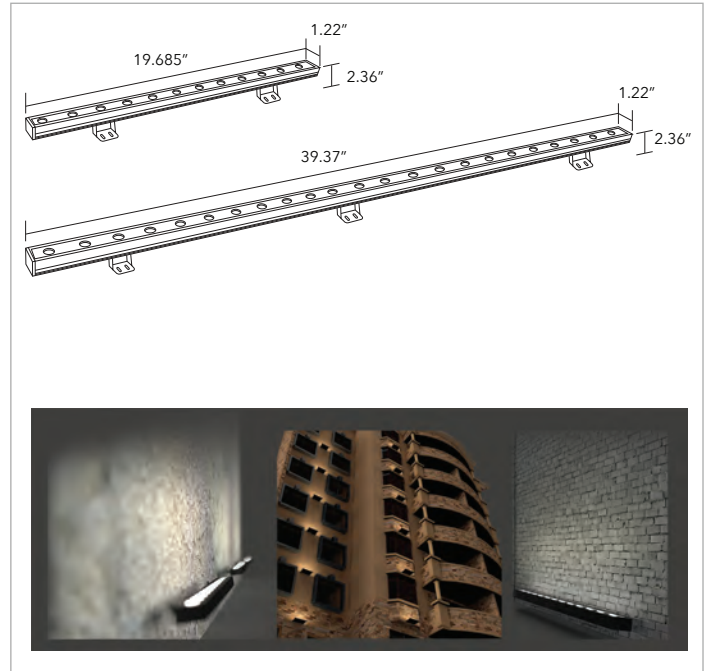

# PARETE ILLUMINATA

D7055A, D7055B  
LED Wall Washer

EXAMPLE:

FAMILY	ITEM#	WATTAGE	CCT	BEAM	FINISH	DRIVER	IP RATING	INPUT VOLTAGE
PARETE-ILLUMINATA	D7055B	24 x 1W	40	60/20	G	A	66	120

FAMILY	ITEM#	WATTAGE	CCT	BEAM	FINISH	DRIVER	IP RATING	INPUT VOLTAGE
PARETE-ILLUMINATA	D7055A	12 x 1W	30 3000K	60/20 60°/20°	G GREY	A 0-10V	66 IP66	120/277 120V - 277V
	D7055B	24 x 1W	40 4000K	60/20 60°/20°	G GREY	A 0-10V	66 IP66	120/277 120V - 277V