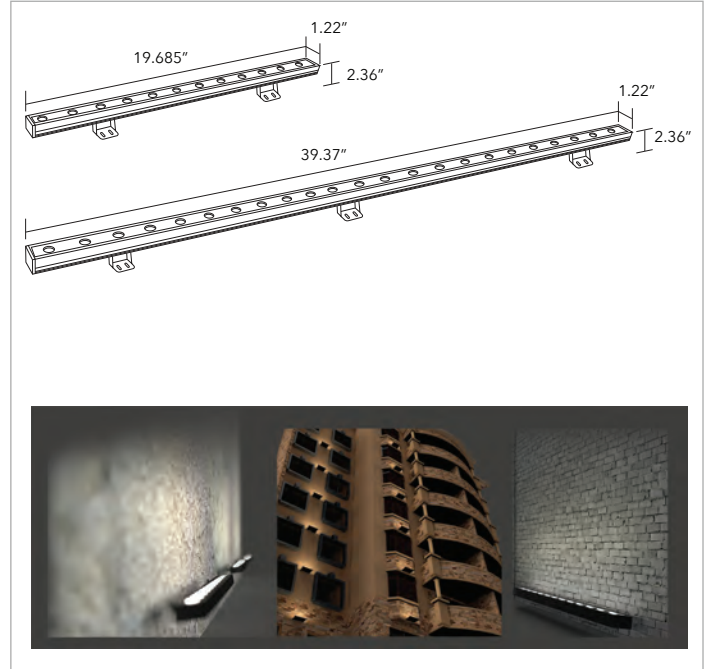

DATE:

CUSTOMER:

PROJECT:

QUANTITY:

PARETE ILLUMINATA

D7055A, D7055B
LED Wall Washer

EXAMPLE:

FAMILY	ITEM#	WATTAGE	CCT	BEAM	FINISH	DRIVER	IP RATING	INPUT VOLTAGE
PARETE-ILLUMINATA	D7055B	24 x 1W	40	60/20	G	A	66	120

FAMILY	ITEM#	WATTAGE	CCT	BEAM	FINISH	DRIVER	IP RATING	INPUT VOLTAGE
PARETE-ILLUMINATA	D7055A	12 x 1W	30 3000K	60/20 60°/20°	G GREY	A 0-10V	66 IP66	120/277 120V - 277V
	D7055B	24 x 1W	40 4000K	60/20 60°/20°	G GREY	A 0-10V	66 IP66	120/277 120V - 277V