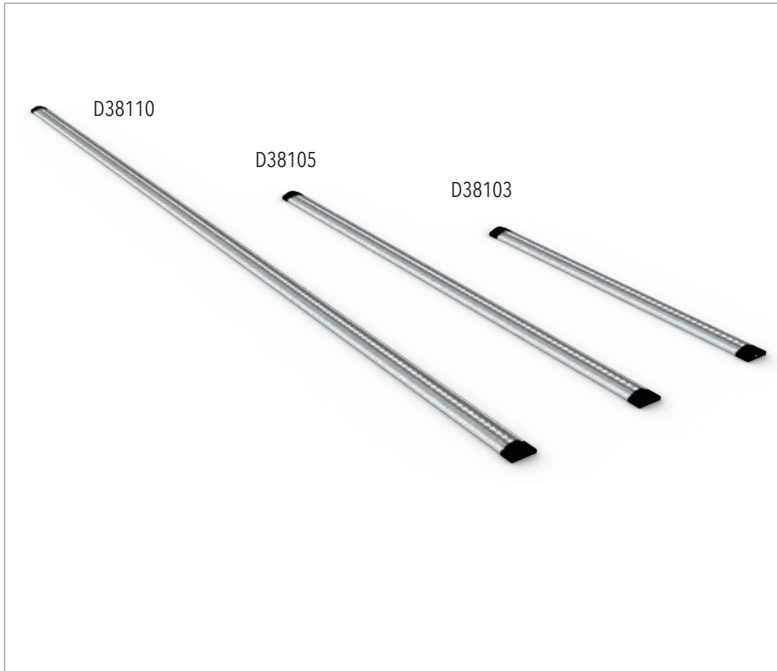

# LUCI-SCAFFELE *D38110, D38105, D38103, D38101, D38102*

*Easy-connect 3W, 5W, and 10W LED Shelf-Lighting System.*

IP20

EXAMPLE:

| FAMILY   | ITEM#  | WATTAGE | LUMENS | CCT | BEAM | FINISH | DRIVER | IP RATING | INPUT VOLTAGE |
|----------|--------|---------|--------|-----|------|--------|--------|-----------|---------------|
| LUCISCAF | D38110 | 10W     | 750lm  | 30  | 90   | A      | A      | 20        | 120           |

**PROFILE SEGMENTS**

| FAMILY   | ITEM#    | WATTAGE | LUMENS | CCT      | BEAM   | FINISH     | DRIVER  | IP RATING | INPUT VOLTAGE       |
|----------|----------|---------|--------|----------|--------|------------|---------|-----------|---------------------|
| LUCISCAF |          |         |        |          |        |            |         |           |                     |
|          | D38110   | 10W     | 750lm  | 30 3000K | 90 90° | A Aluminum | A 0-10V | 20 IP20   | 120/277 120V - 277V |
|          | D38105 * | 5W      | 375lm  |          |        |            |         |           |                     |
|          | D38103 * | 3W      | 225lm  |          |        |            |         |           |                     |

**ACCESSORIES**

| FAMILY   | ITEM#      | DESCRIPTION                                 | QTY |
|----------|------------|---|-----|
| LUCISCAF |            |   |     |
|          | D38101A ** | <b>Straight LED Segment Connector</b>       |     |
|          | D38101B ** | <b>Corner LED Segment Connector</b>         |     |
|          | D38101C    | <b>Cable Connector</b>                      |     |
|          | D38101D    | <b>8-Way Connection Box</b>                 |     |
|          | D38102A    | <b>Touch On/Off, Hold-Dim Power Switch</b>  |     |
|          | D38102B    | <b>Wave/Door-Sensor On/Off Power Switch</b> |     |
|          | D38102C    | <b>Wave-Sensor On/Off Power Switch</b>      |     |