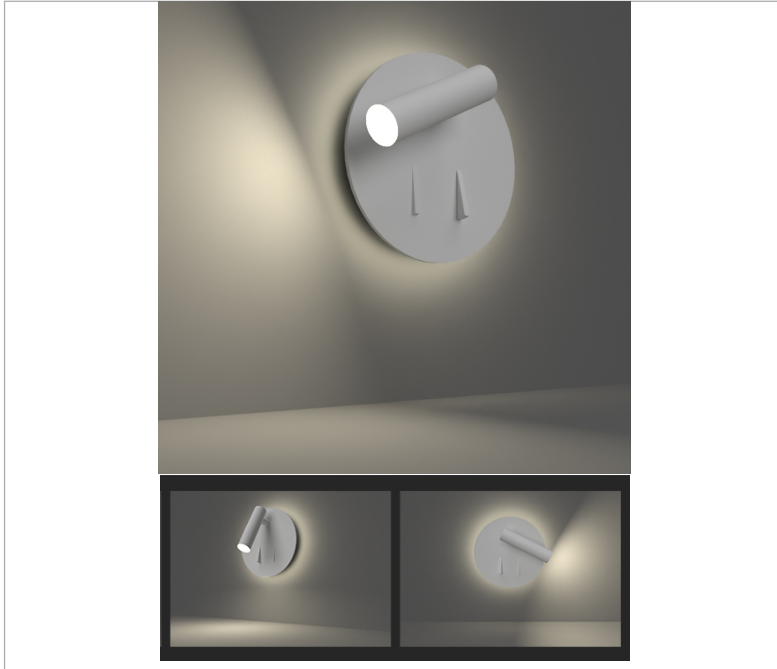

DATE:

CUSTOMER:

PROJECT:

QUANTITY:

FLAVIN

D65746B (D65746B-W)
 3W COB LED Bedside Wall Surface, Adjustable Reading Light w/ 5W backlight

IP20

EXAMPLE:

FAMILY	ITEM#	WATTAGE	LUMENS	CCT	BEAM	FINISH	DRIVER	IP RATING	INPUT VOLTAGE
FLAVIN	D65746B	3W / 5W	150lm	30	36	W	N	20	120

FAMILY	ITEM#	WATTAGE	LUMENS	CCT	BEAM	FINISH	DRIVER	IP RATING	INPUT VOLTAGE
FLAVIN	D65746B	3W / 5W	150lm	30 3000K	36 36°	W WHITE	N NON-DIM	20 IP20	120/277 120V - 277V

<p>NOTES</p> <p>D65746: Each fixture includes a 5" round mounting plate for attaching to a standard 3" octagonal junction box. Color will match fixture.</p> <p>120V Not dimmable, 277V consult for dimming</p>	<p>3000K CCT = Warm White</p>	<p>WEB LINKS:</p> <p>D65746B</p>	
---	-------------------------------	---	---