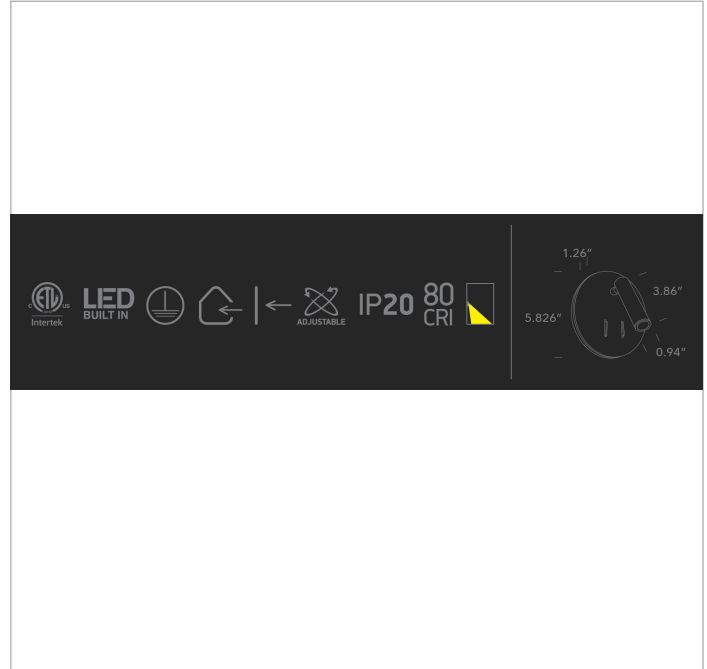

DATE:

CUSTOMER:

PROJECT:

QUANTITY:

FLAVIN

D65746B (D65746B-W)
 3W COB LED Bedside Wall Surface, Adjustable Reading Light w/ 5W backlight

IP20

EXAMPLE:

FAMILY	ITEM#	WATTAGE	LUMENS	CCT	BEAM	FINISH	DRIVER	IP RATING	INPUT VOLTAGE
FLAVIN	D65746B	3W / 5W	150lm	30	36	W	N	20	120

FAMILY	ITEM#	WATTAGE	LUMENS	CCT	BEAM	FINISH	DRIVER	IP RATING	INPUT VOLTAGE
FLAVIN	D65746B	3W / 5W	150lm	30 3000K	36 36°	W WHITE	N NON-DIM	20 IP20	120/277 120V - 277V

<p>NOTES</p> <p>D65746: Each fixture includes a 5" round mounting plate for attaching to a standard 3" octagonal junction box. Color will match fixture.</p> <p>120V Not dimmable, 277V consult for dimming</p>	<p>3000K CCT = Warm White</p>	<p>WEB LINKS:</p> <p>D65746B</p>	
---	-------------------------------	---	---