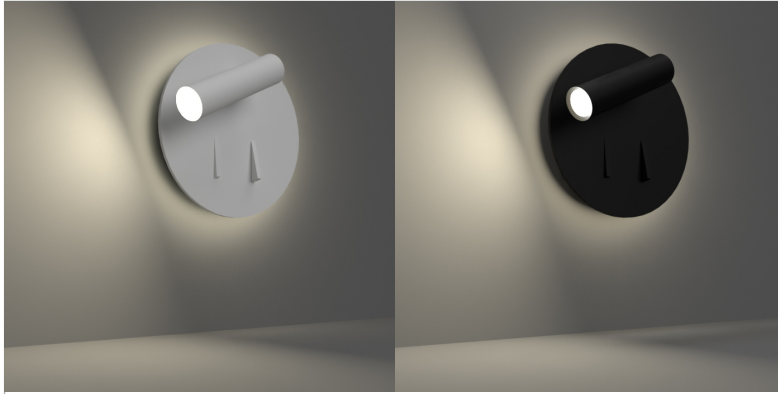

DATE:

CUSTOMER:

PROJECT:

QUANTITY:

FLAVIN

D65746B (D65746B-W, D65746B-B)
 3W COB LED Bedside Wall Surface, Adjustable Reading Light w/ 5W backlight

IP20

1.26"
 5.826"
 3.86"
 0.94"

EXAMPLE:

FAMILY	ITEM#	WATTAGE	LUMENS	CCT	BEAM	FINISH	DRIVER	IP RATING	INPUT VOLTAGE
FLAVIN	D65746B	3W / 5W	150lm	30	36	W	N	20	120

FAMILY	ITEM#	WATTAGE	LUMENS	CCT	BEAM	FINISH	DRIVER	IP RATING	INPUT VOLTAGE
FLAVIN	D65746B	3W / 5W	150lm	30 3000K	36 36°	B W BLACK WHITE	N NON-DIM	20 IP20	120/277 120V - 277V

<p>NOTES</p>	<p>D65746: Each fixture includes a 5" round mounting plate for attaching to a standard 3" octagonal junction box. Color will match fixture. 120V Not dimmable, 277V consult for dimming</p>	<p>3000K CCT = Warm White</p>	<p>WEB LINKS:</p> <p>D65746B</p>	
---------------------	---	-------------------------------	---	---