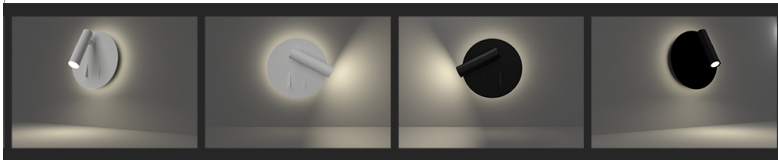

DATE:

CUSTOMER:

PROJECT:

QUANTITY:

FLAVIN

D65746B (D65746B-W, D65746B-B)
 3W COB LED Bedside Wall Surface, Adjustable Reading Light w/ 5W backlight

IP20

1.26"
 5.826"
 3.86"
 0.94"

EXAMPLE:

FAMILY	ITEM#	WATTAGE	LUMENS	CCT	BEAM	FINISH	DRIVER	IP RATING	INPUT VOLTAGE
FLAVIN	D65746B	3W / 5W	150lm	30	36	W	N	20	120

FAMILY	ITEM#	WATTAGE	LUMENS	CCT	BEAM	FINISH	DRIVER	IP RATING	INPUT VOLTAGE
FLAVIN	D65746B	3W / 5W	150lm	30 3000K	36 36°	B W BLACK WHITE	N NON-DIM	20 IP20	120/277 120V - 277V

<p>NOTES</p>	<p>D65746: Each fixture includes a 5" round mounting plate for attaching to a standard 3" octagonal junction box. Color will match fixture. 120V Not dimmable, 277V consult for dimming</p>	<p>3000K CCT = Warm White</p>	<p>WEB LINKS:</p> <p>D65746B</p>	
---------------------	---	-------------------------------	---	---