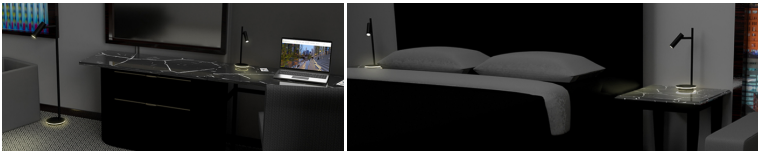

DATE:

CUSTOMER:

PROJECT:

QUANTITY:

BREUER *D61132A-W, D61132A-B*

3W LED Reading Light & 6W LED Base Table / Desk Lamp

D61132A-B D61132A-W

EXAMPLE:

FAMILY	ITEM#	WATTAGE	LUMENS	CCT	FINISH	DRIVER	IP RATING	INPUT VOLTAGE
BREUER	D61132A-W	3W / 6W	510lm	30	W	A	20	120

FAMILY	ITEM#	WATTAGE	LUMENS	CCT	FINISH	DRIVER	IP RATING	INPUT VOLTAGE
BREUER								
	D61132A-W	3W / 6W	510lm	30	3000K	A	0-10V	20 IP20
	D61132A-B	3W / 6W	510lm	30	3000K	A	0-10V	20 IP20
					W WHITE			120/277 120V - 277V
					B BLACK			120/277 120V - 277V