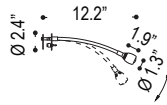

# FLEX ARM SERIES

FURNITURE / HEADBOARD-MOUNTED

B64.345

| Family     | Option / Wattage / Description / Finish / Lumens | Cord                          | CCT       | Driver    | IP Rating | Input voltage                    |
|------------|--|-------------------------------|-----------|-----------|-----------|----------------------------------|
| <b>FAS</b> |  |                               |           |           |           |                                  |
|            | B64.345  | 1W reading light chrome 100lm | .37 3000K | N non dim | 20 IP20   | 120 120V input<br>277 277V input |
|            |  | .65 velvet violet meshwork    |           |           |           |                                  |
|            |  | .67 camouflage meshwork       |           |           |           |                                  |
|            |  | .69 black                     |           |           |           |                                  |