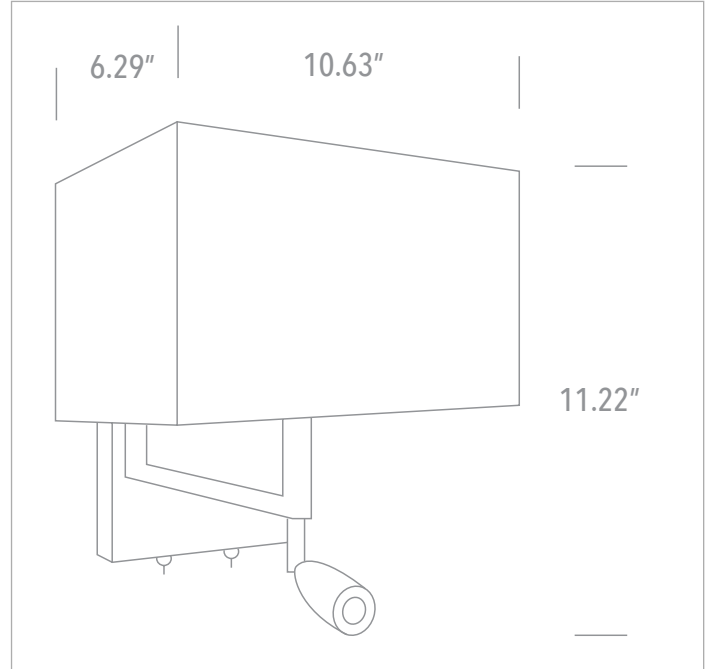

DATE:

CUSTOMER:

PROJECT:

QUANTITY:

LEWIS *D61044*

E27+3W LED Wall Surface, Adjustable Reading Light w/ White Fabric Shade

IP20

EXAMPLE:

NOTES	<p>D61044: Each fixture includes a rectangular mounting plate for attaching to a standard 3" octagonal junction box. Color will match fixture.</p> <p>120V Not dimmable, 277V consult for dimming</p>	<p>3000K CCT = Warm White 3W LED + 40W E27</p>	<p>WEB LINKS:</p> <p>D61044</p>	