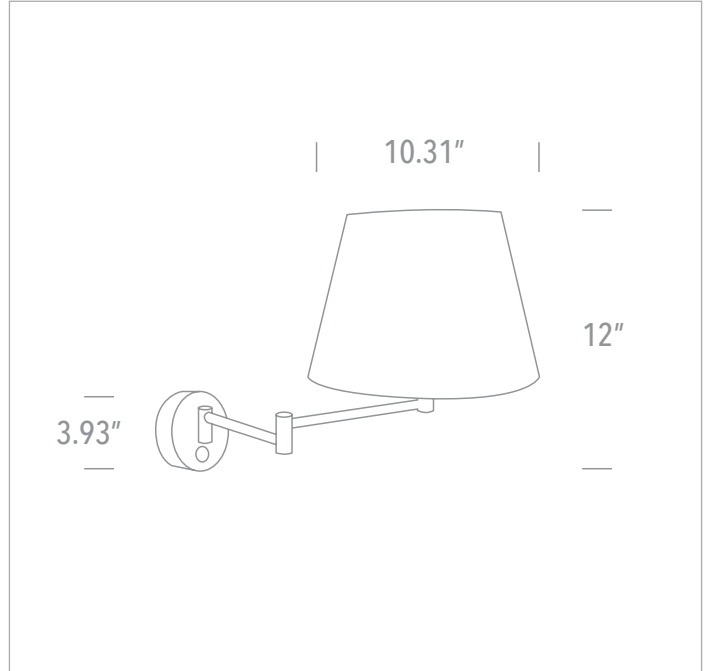

DATE:

CUSTOMER:

PROJECT:

QUANTITY:

**POE** D61046  
E27 Wall Surface, Adjustable Light w/ White Fabric Shade

**IP20**

EXAMPLE:

FAMILY	ITEM#	WATTAGE	FINISH	DRIVER	IP RATING	INPUT VOLTAGE
POE	D61046	40W E27	BCM	N	20	120