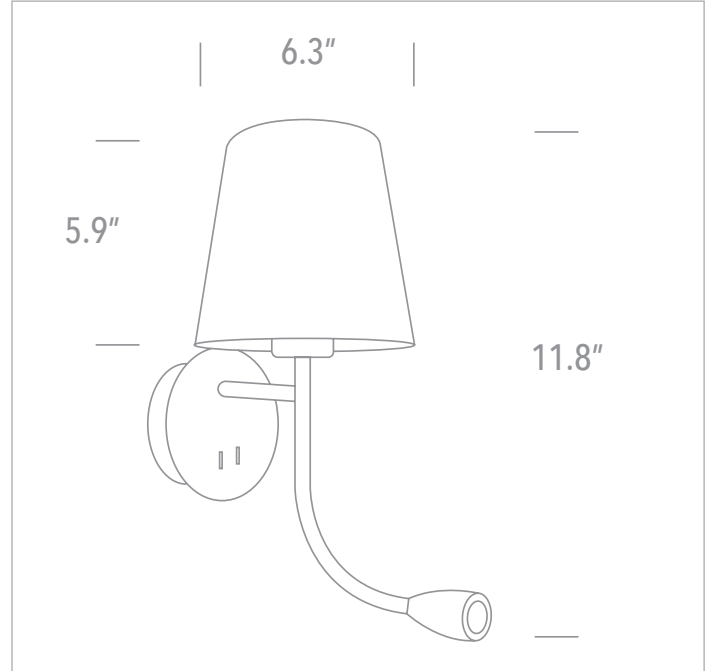

## IAN

**D61124**

12W E27 + 3W LED Wall Surface, Adjustable Reading Light w/ White Fabric Shade

**IP20**

**EXAMPLE:**

FAMILY	ITEM#	WATTAGE	LUMENS	CCT	FINISH	DRIVER	IP RATING	INPUT VOLTAGE
IAN	D61124	3W+12W	150lm	30	BLK	N	20	120

FAMILY	ITEM#	WATTAGE	LUMENS	CCT	FINISH	DRIVER	IP RATING	INPUT VOLTAGE					
IAN	D61124	3W+12W	150lm	30	3000K	BLK	BLACK	N	NON-DIM	20	IP20	120/277	120V - 277V

<p><b>NOTES</b></p>	<p><b>D61124:</b> Each fixture includes a round mounting plate for attaching to a standard 3" octagonal junction box. Color will match fixture.  120V Not dimmable,</p>	<p>3000K CCT = Warm White 3W LED + 12W E27</p>	<p><b>WEB LINKS:</b></p> <p>D61124</p>	
---------------------	---	--	--	---