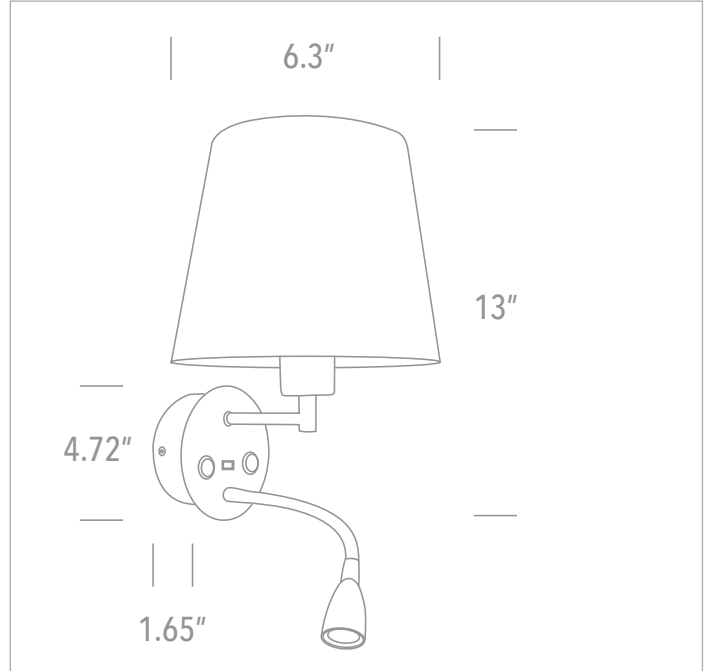

DATE:

CUSTOMER:

PROJECT:

QUANTITY:

ELIOT

D61080 (D61080-C, D61080-W)
 40W E27 + 3W LED Wall Surface, USB Charging Port, Adjustable Reading Light
 w/ White Fabric Shade

IP20

EXAMPLE:

<p>NOTES</p>	<p>D61080: Each fixture includes a round mounting plate for attaching to a standard 3" octagonal junction box. Color will match fixture. 120V Not dimmable,</p>	<p>3000K CCT = Warm White 3W LED + 40W E27</p>	<p>WEB LINKS:</p> <p>D61080</p>	
---------------------	--	---	--	---